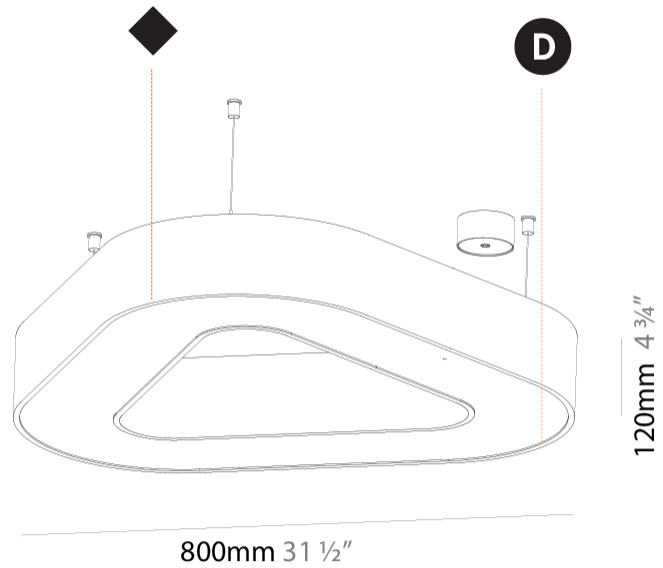

GENERAL

Series: Victory
Partner: Prolicht
Division: Architectural
Installation: Suspension
Product Type: Pendant
Mounting Location: Ceiling
Light Distribution: Direct / Indirect

PHYSICAL

Shape: Abstract
Length (mm): 800
Length (in): 31 1/2
Width (mm): 800
Width (in): 31 1/2
Height (mm): 120
Height (in): 4 3/4
Max. Overall Height (mm): 2120
Max. Overall Height (in): 83 7/16
Weight (kg): 8.173
Weight (lbs): 18.018
Diffuser: [PMMA - Opal or Micro-Prism](#)
Fixture Finish: [SSR / BKV / CWI / CRY / HAB / UFT / ITA / RUA / FTG / MYG / LOD / PUS / FRO / FUP / KIA / POP / BLS / SPG / MEY / GOH / CHC / COM / ABZ / JAG / OBR / MOS / ROR](#)
Fixture Material: [PMMA / Aluminum](#)

ELECTRICAL

Lamp Type: LED (Zhaga Standard)
Input Wattage (W): 45
Total Output Wattage (W): 36 / 28.8 (3500K)
Dimming: [Non-Dimming / Phase Dimming (120Vac only) / 0-10V Dimming](#)
Driver Included: Yes
Driver Location: Integrated
Driver Type: Constant Current - 120 / 277Vac
Driver Class: Class 2
Input Voltage (V): 120 - 277
Constant Current (MA): 350 / 900 (3500K)

LED

[Color Temperature (°K): 3000 / 3500 / 4000](#)
Max. Delivered Lumen (lm): 5210 / 5390 / 5500
CRI: >80 CRI
Efficiency (%): 69.8
Lamp Life (hrs): 50000

OPTICAL

RATINGS AND CERTIFICATIONS

Certified By: Certified for North American Standards
IP rating: IP20